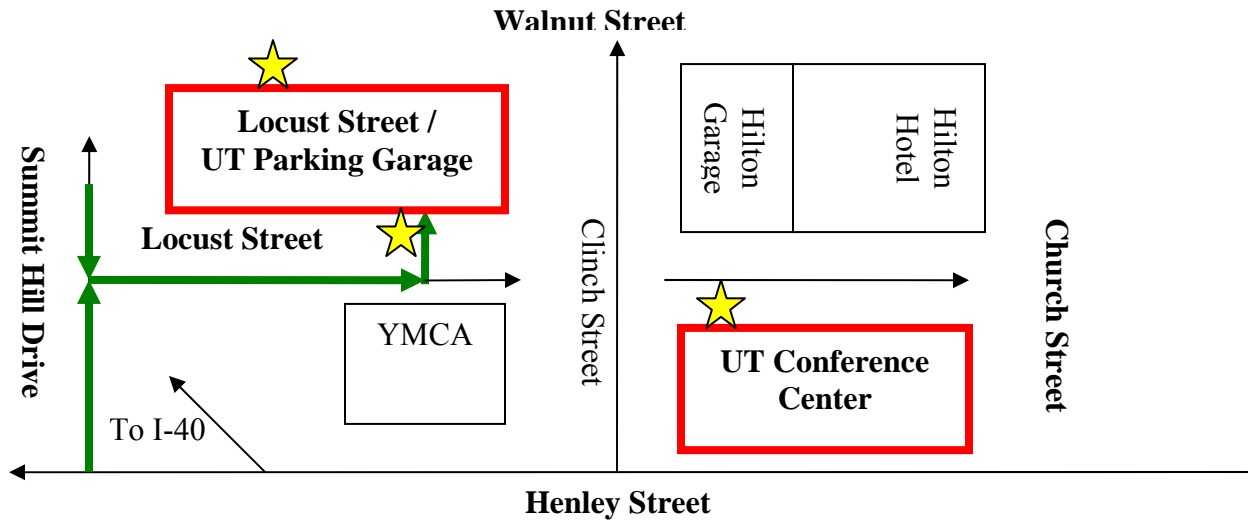

## Map to the Locust Street Parking Garage

 Entrances to parking garage and UT Conference Center.  
*The GPS address of the garage is 540 Locust Street.*

### If you are traveling North or South on I-75 or East on I-40:

- Take I-40 East into downtown Knoxville area.
- Take Exit #388A (James White Parkway/Summit Hill Drive)
- Stay right toward Summit Hill Drive
- At the light, turn right onto Summit Hill Drive
- Turn left onto Locust Street
- Enter Locust Street parking garage on the left

### If you are traveling West on I-40:

- Take Exit 389 (Hall of Fame Dr) toward US-441 N. Broadway. Left on Hall of Fame Dr. NE
- Turn right on Summit Hill Dr SE
- Turn left on Locust Street SW
- Locust Street garage entrance is on the left

### From the Knoxville Airport (McGhee Tyson Airport):

- Take Hwy 129 North to I-40 East.
- Take Exit #388A (James White Parkway/Summit Hill Drive)
- Stay right toward Summit Hill Drive
- At the light, turn right onto Summit Hill Drive
- Turn left onto Locust Street
- Enter Locust Street parking garage on the left